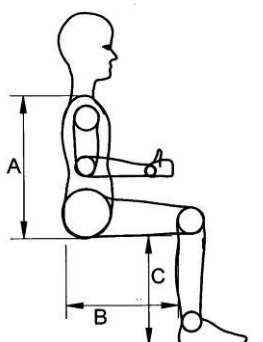

## Medium Delta Frame with M1 or M2 Canvas

MEDIUM DELTA			
Approx. dimensions in mm	Length	Width	Height
Overall dimensions	1220-1270	625	1020-1050
Overall folded dimensions	880	560	240
	M1	M2	
Maximum occupant weight	50kg	50kg	
Maximum occupant height	1.2m	1.5m	
Maximum luggage weight	10kg	10kg	
Seat to footrest height	240-390	275-420	
Push handle height	820-1060		
Rear wheel diameter	395		
Front wheel diameter	305		
Buggy weight	14kg		

	M1	M2
A	26-46cm	36-54cm
B	28cm	32cm
C	24-39cm	27-42cm
Total Back Height	74cm	76cm

**NOTE:** the fabric seat dimensions change when someone sits in it; a larger range of occupants can be comfortably accommodated than is suggested by the seat width and depth measurements

### Standard features

- Choice of 2 sizes of canvas
- Lightweight Aluminium Frame
- Quick release wheels
- Adjustable rear axle position
- Easy to push and fold
- Height adjustable footplate
- 5 point harness
- Supportive anatomically shaped canvas
- Height adjustable push handle
- Swing out rear anti-tip bar
- Under seat bag