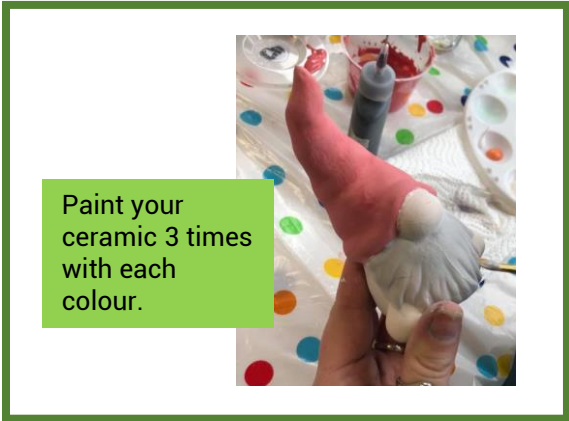

This is the Little Biscuit Pottery Painting Studio

Prices for Little Hiccups

Party Animals

Description	Price	Qty
Dog	£12.00	
Cat	£12.00	
Giraffe	£12.00	
Plane	£12.00	
Mermaid	£12.00	
Bird	£12.00	
Dragon	£12.00	
Pug	£12.00	
T-Rex	£12.00	
Princess	£12.00	
Frog	£12.00	
Cow	£12.00	
Butterfly Bug	£12.00	

Perfect for Hand/footprints

Description	Price	Qty
Picture Frame	£15.00	
Round Plate	£12.00	
Heart Plate	£14.00	
Heart Plaque	£14.00	
Plant Pot	£15.00	