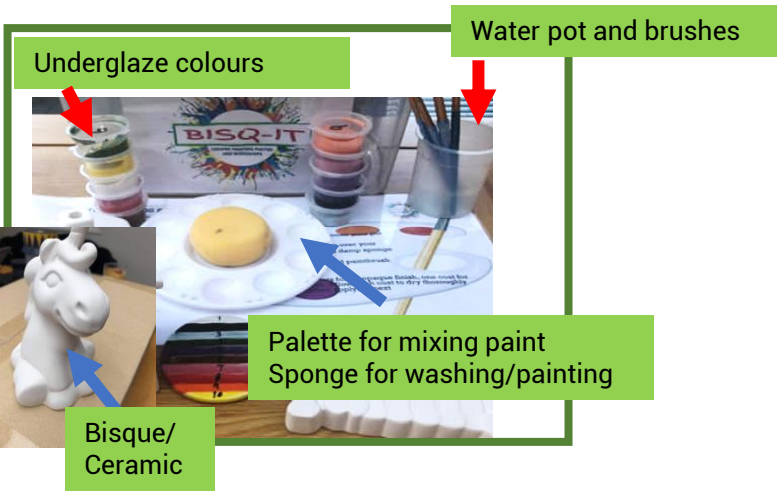

This is the Little Biscuit Pottery Painting Studio

Prices for Little Hiccups

Party Animals

Description	Price	Qty
Dog	£12.00	
Cat	£12.00	
Giraffe	£12.00	
Plane	£12.00	
Mermaid	£12.00	
Bird	£12.00	
Dragon	£12.00	
Pug	£12.00	
T-Rex	£12.00	
Princess	£12.00	
Frog	£12.00	
Cow	£12.00	
Butterfly Bug	£12.00	